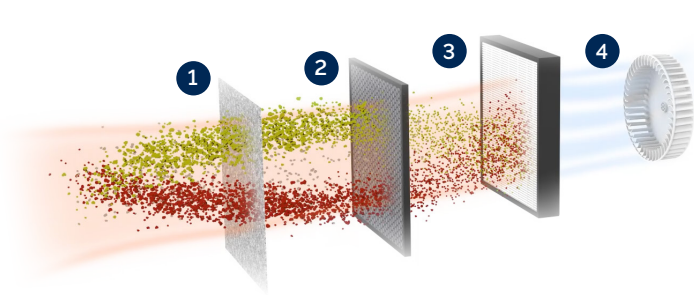

## The AeraMax Personal Line Up

- **True HEPA** filter captures up to 99.97% of particles as small as 0.3 microns, including allergens, such as pollen, dust, pet dander, and smoke
- **AeraSmart™ Sensor** monitors the air quality and automatically adjusts the fan speed to keep your air purified and **AeraSafe™** antimicrobial treatment applied to the True HEPA filter inhibits the growth of odour and stain-causing microorganisms, expanding the filter lifespan
- **PlasmaTrue™** technology optional setting that utilizes ionization to help safely remove airborne pollutants while **Aera+™ mode** increases air change by 35% for allergy and cold/flu seasons

Item Description	Mfr. No.	Filters		Size of Room	Other Features					
		TRUE HEPA FILTER	CARBON FILTER	SQUARE FOOTAGE OF ROOM	# OF FAN SPEEDS	SIDE DRAWER FILTER CHANGE	ADJUSTABLE VENT	WARRANTY*	ENERGY STAR CERTIFIED	CADR 2 (CLEAN AIR DELIVERY RATE) SMOKE/DUST/POLLEN
AeraMax 100/DX5	9320301/9320602	9287001	9324001	100-200	3	-	-	3 YR	-	68/65/75
AeraMax 200/DX55	9320401/9320702	9287101	9324101	200-300	4	-	-	3 YR	-	68/65/75
AeraMax 300/DX95	9320501/9320802	9287201	9324201	300-400	4	-	-	3 YR	-	126/129/124
AeraMax 90	9286001	9287004	9324004	100-200	3	-	-	3 YR	-	126/129/124
AeraMax 190	9286101	9287104	9324104	200-300	4	-	-	3 YR	-	191/196/188
AeraMax 290	9286201	9287201	9324201	300-400	4	-	-	3 YR	-	191/196/188

# Only Fellowes Air Purifiers sense & react to changes in air quality and occupancy while showing you the air is clean.

Our AeraMax Pro AM3 and AM4 units with H13 filters capture at least 99.95% of particles as small as 0.1 microns, including allergens, such as pollen, dust, pet dander, and smoke.