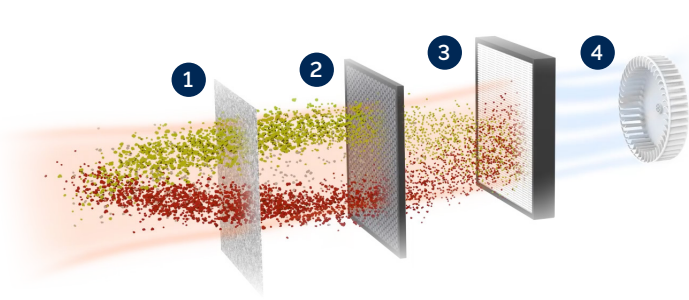

Only Fellowes Air Purifiers sense & react to changes in air quality and occupancy while showing you the air is clean.

Our AeraMax Pro AM3 and AM4 units with H13 filters capture at least 99.95% of particles as small as 0.1 microns, including allergens, such as pollen, dust, pet dander, and smoke.

1. **1 Pre-Filter**
   Captures large particles
2. **2 Active Carbon Filter**
   Absorbs odors and Volatile Organic Compounds (VOCs)
3. **3 H13 True HEPA Filter**
   Captures up to 99.95% of particles as small as 0.1 microns
4. **4 PlasmaTrue™ Bipolar Ionizer**
   Improves capture efficiency

Our proprietary and patented EnviroSmart Technology enables AeraMax Pro commercial-grade air purifiers to continuously monitor your environment and automatically adjust to clean the air, conserve energy and reduce operating costs.

PureView's patented sensor technology and display makes the invisible visible with real time status updates as the air is cleaned. It provides maximum peace of mind that the air you and others breathe is clean.

THE AERAMAX PRO LINE UP

AeraMax Pro room size recommendations are based on delivering the recommended 3-5 Air Changes per Hour (ACH).

Flexible Mobility: Stand Mounted on Durable Casters				Filters	
		Fellowes AeraMax Pro AM4 Flex Air Purifier Item: 5000101			
		Fellowes AeraMax Pro AM4 PC Air Purifier (Hard Wired) Item: 9573101		Fellowes AeraMax Pro AM4S PC Air Purifier Item: 9573301	Carbon 3/8" Filters w/ Pre-filters – 4 PK Item: 9416502 True HEPA 2" Filters – 2 PK Item: 9416602
		Fellowes AeraMax Pro AM4R PC Air Purifier (Plug) Item: 5002101			
		Fellowes AeraMax Pro AM4 Air Purifier (Hard Wired) Item: 9416301		Fellowes AeraMax Pro AM4S Air Purifier Item: 9451201	Hybrid 2" Filters w/ Pre-filters – 2 PK Item: 9436902 Carbon 2" Filters w/ Pre-filters – 2 PK Item: 9436802
		Fellowes AeraMax Pro AM4R Air Purifier (Plug) Item: 5999801			
		Fellowes AeraMax Pro AM3 PC Air Purifier (Hard Wired) Item: 9573001		Fellowes AeraMax Pro AM3S PC Air Purifier Item: 9573201	Pre-filters – 4 PK For Dust and Larger Particles Item: 9600501
		Fellowes AeraMax Pro AM3R PC Air Purifier (Plug) Item: 5002001			
		Fellowes AeraMax Pro AM3 Air Purifier (Hard Wired) Item: 9416201		Fellowes AeraMax Pro AM3S Air Purifier Item: 9450001	
		Fellowes AeraMax Pro AM3R Air Purifier (Plug) Item: 5999701			
		Fellowes AeraMax Pro AM2 Air Purifier Item: 9416101		Optional AeraMax Pro AM2 Stand Item: 9540901	Hybrid 1-3/4" Filter – 1 EA Item: 9544501 True HEPA 1-3/4" Filter – 1 EA Item: 9543301 Carbon 1-3/4" Filter – 1 EA Item: 9544601
		Recess Kit Accessory (Hard Wired Install) Item: 9540801