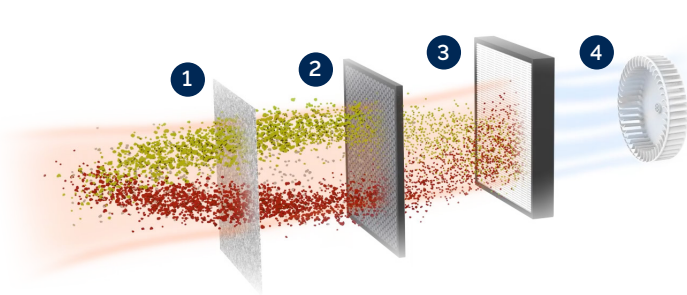

Only Fellowes Air Purifiers sense & react to changes in air quality and occupancy while showing you the air is clean.

Our AeraMax Pro AM3 and AM4 units with H13 filters capture at least 99.95% of particles as small as 0.1 microns, including allergens, such as pollen, dust, pet dander, and smoke.